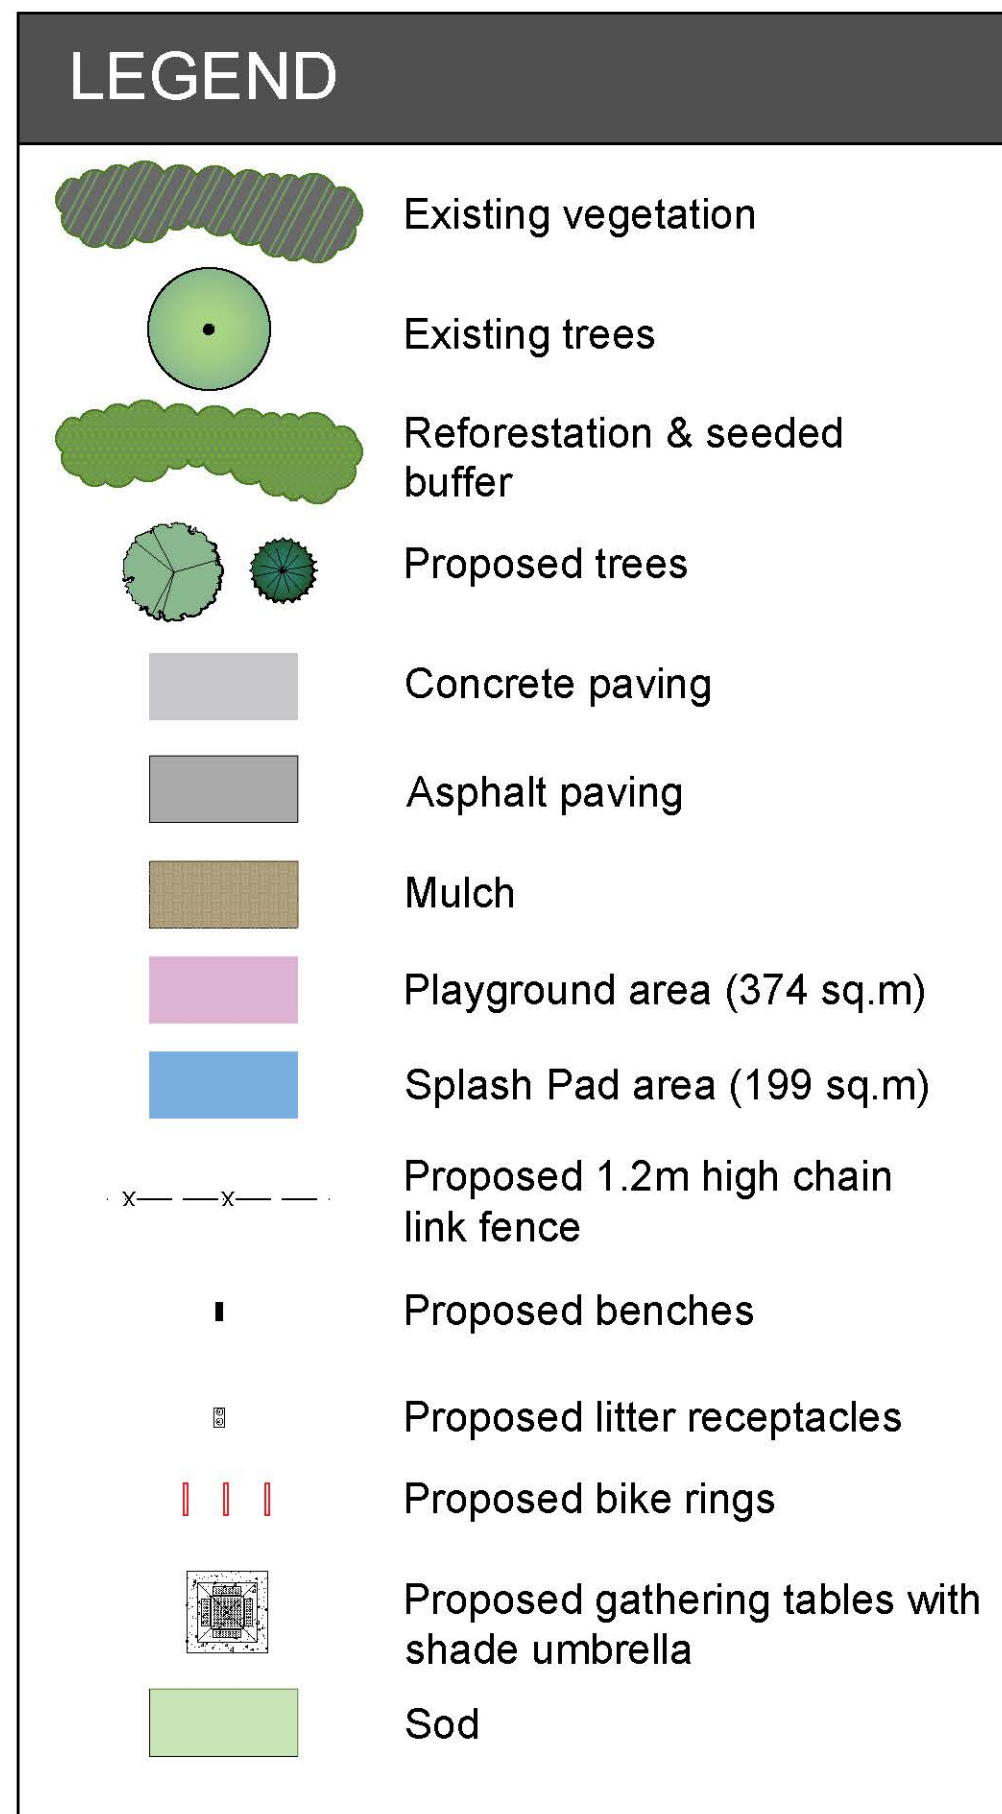

# Cordova Valley Park Concept Plan

ILLUSTRATIVE PLAN

PLAYGROUND (COLOURS SHOWN ARE FOR DESIGN INTENT ONLY. FINAL COLOURS MAY DIFFER)

SPLASH PAD(COLOURS SHOWN ARE FOR DESIGN INTENT ONLY. FINAL COLOURS MAY DIFFER)