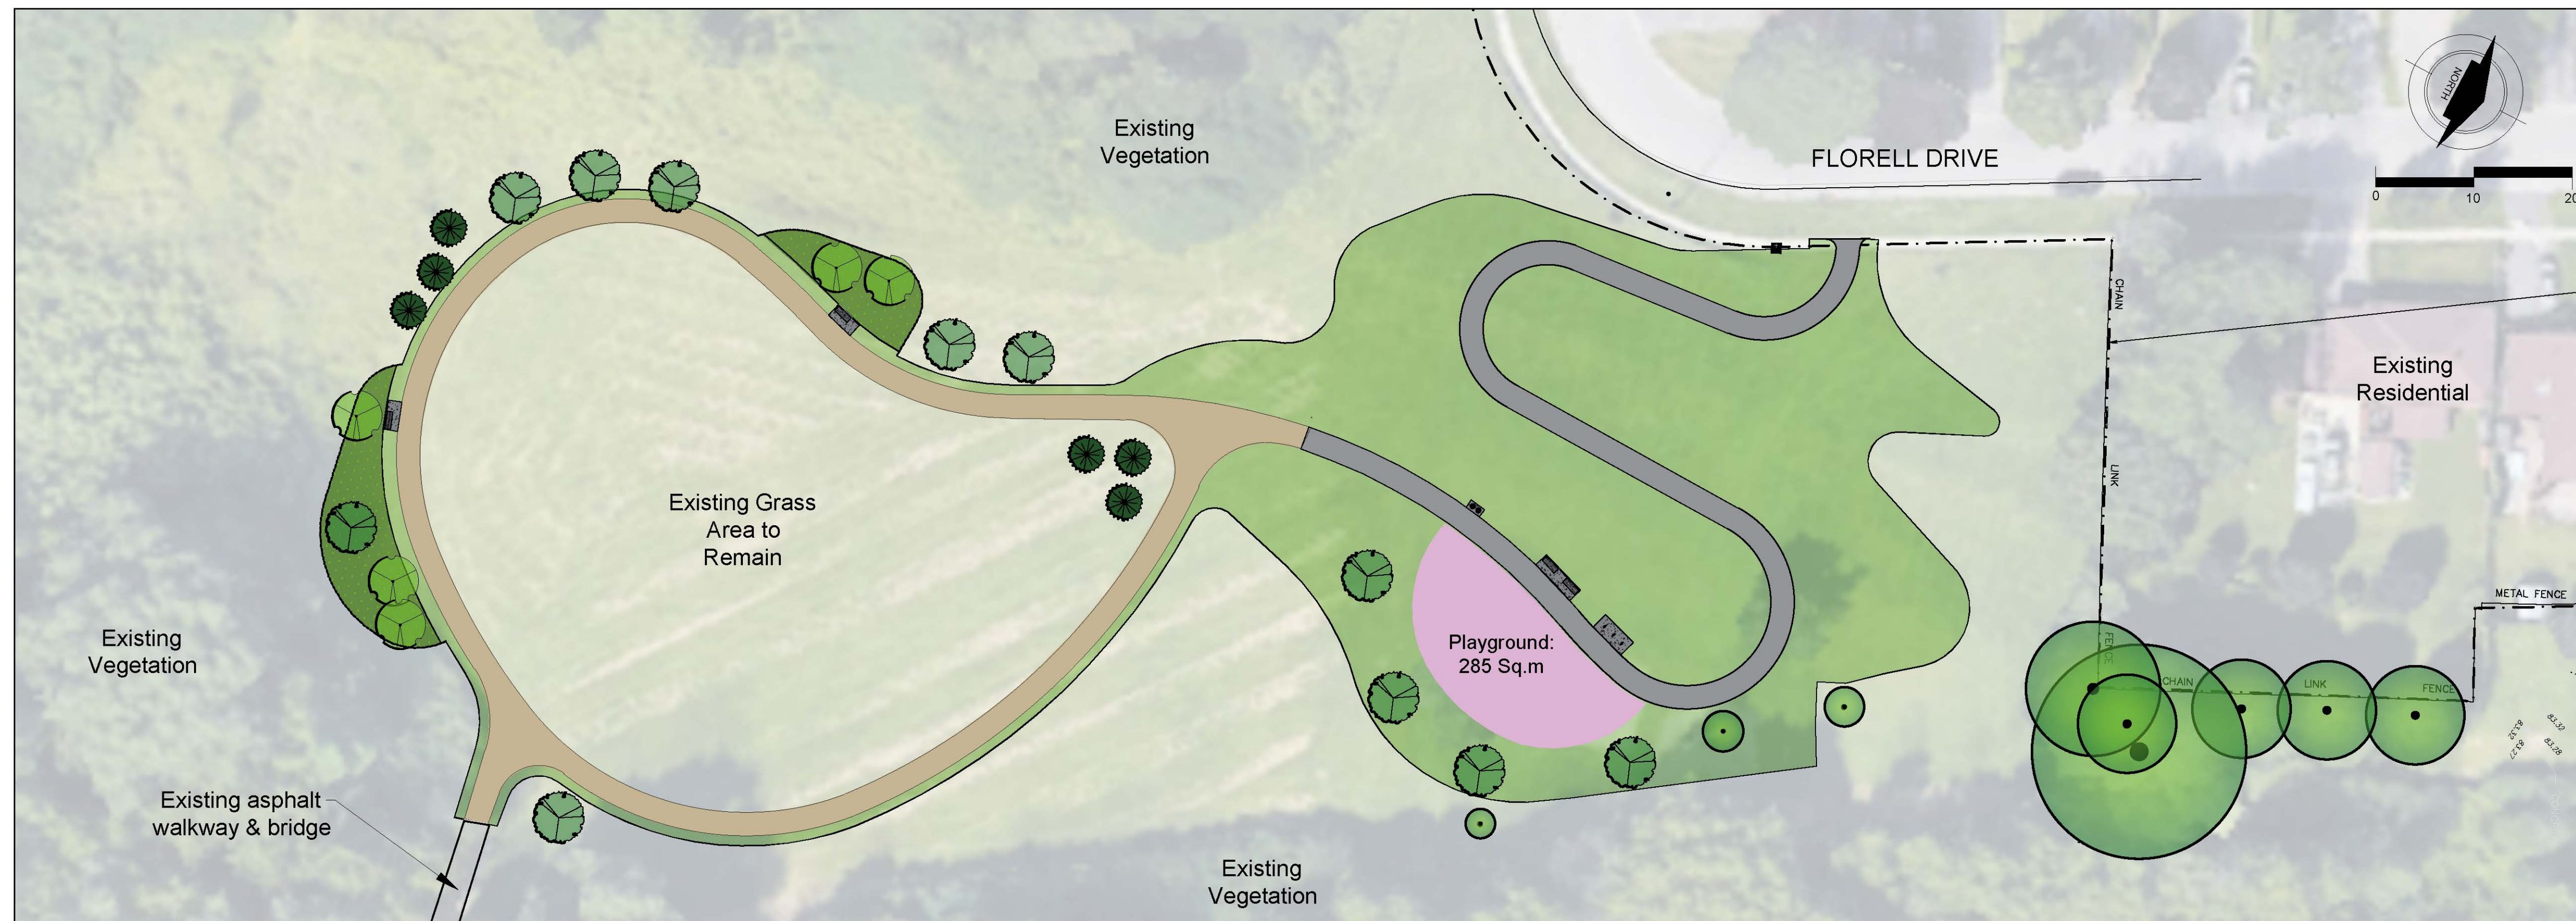

Florell Park Concept Plan

LEGEND	
	Existing trees
	Proposed trees
	Concrete paving
	Asphalt paving
	Granular paving
	Playground area
	Sod
	Seeded area
	Proposed benches
	Proposed litter receptacles
	Proposed bike rings

ILLUSTRATIVE PLAN

PLAYGROUND

PLAYGROUND

For more information, please call Service Oshawa at 905-436-3311