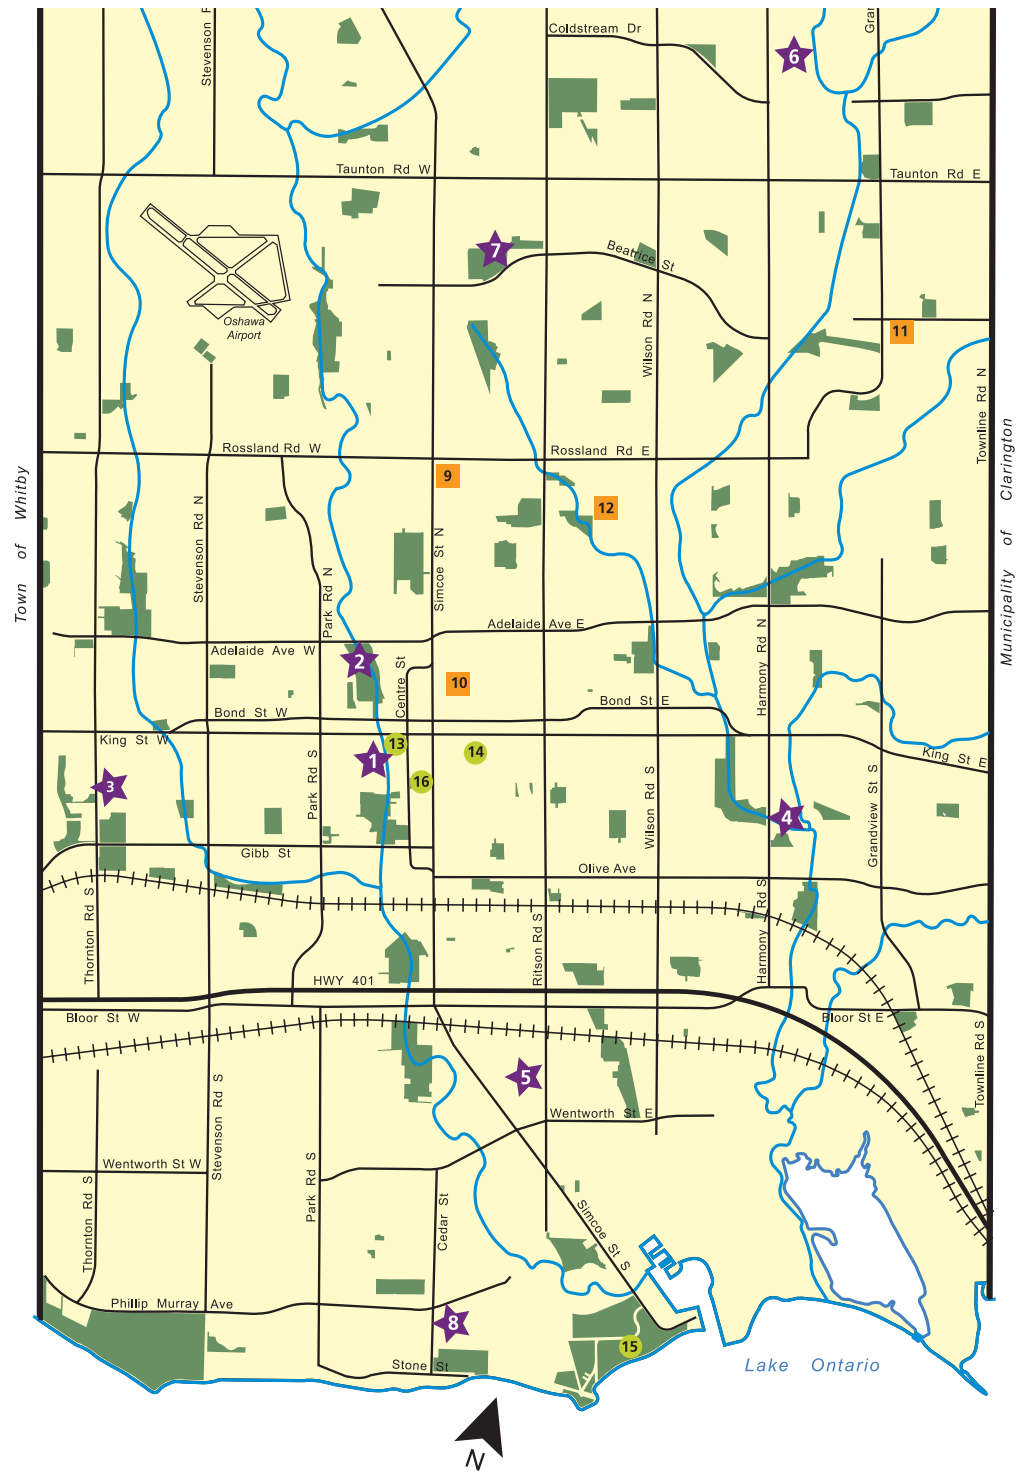

OTHER PROGRAM LOCATIONS

- 9** Dr. S.J. Phillips Public School
625 Simcoe Street North
- 10** Mary Street Community School
110 Mary Street North
- 11** Pierre Elliot Trudeau Public School
1111 Beatrice Street East
- 12** Walter E. Harris Public School
495 Central Park Boulevard North

OTHER CITY FACILITY LOCATIONS

- 13** City Hall/Civic Square
50 Centre Street South
- 14** General Motors Centre
99 Athol Street
- 15** Lakeview Park
- 16** Memorial Park
- 17** Columbus Community Centre
3265 Simcoe Street North

-  Park
-  Creek
-  Road

Map of the City of Oshawa

RECREATION FACILITIES

- 1 Arts Resource Centre
45 Queen Street (Behind City Hall)
- 2 Children's Arena
155 Arena Street
- 3 Civic Recreation Complex
99 Thornton Road South
- 4 Donevan Recreation Complex
171 Harmony Road South
- 5 Harman Park Arena
829 Douglas Street
- 6 Legends Centre
1661 Harmony Road North
- 7 Northview Community Centre
150 Beatrice Street
- 8 South Oshawa Community Centre
1455 Cedar Street

* Please refer to page 10 for facility contact information