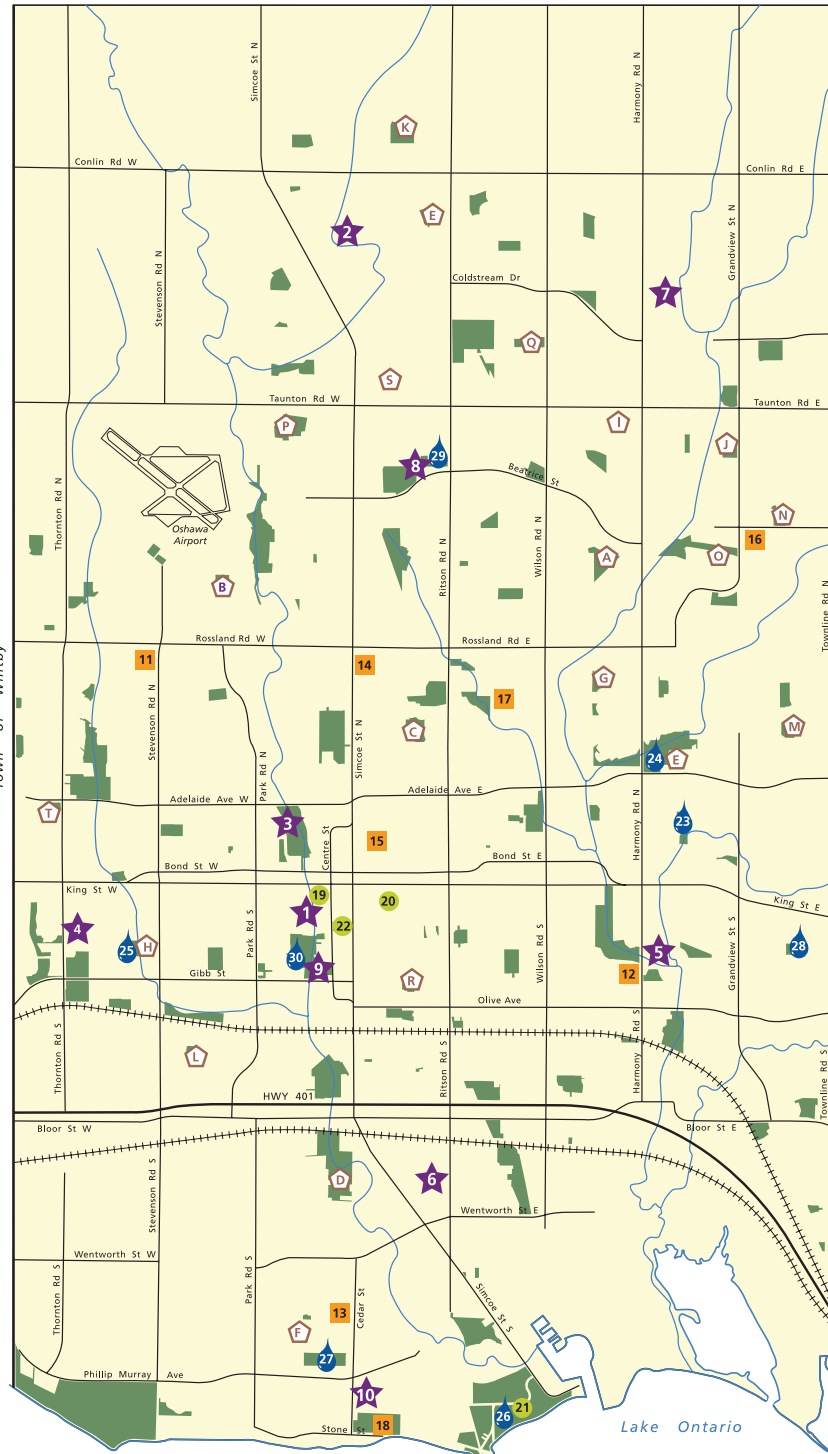

## OTHER PROGRAM LOCATIONS

- 11 Adelaide McLaughlin Public School  
630 Stevenson Rd. N.
- 12 Donevan Collegiate  
250 Harmony Rd. S.
- 13 Dr. C.F. Cannon School  
1196 Cedar St.
- 14 Dr. S.J. Phillips Public School  
625 Simcoe St. N.
- 15 Mary Street Community School  
110 Mary St. N.
- 16 Pierre Elliot Trudeau Public School  
1111 Beatrice St. E.
- 17 Walter E. Harris Public School  
495 Central Park Blvd. N.
- 18 Stone Street Park

## OTHER CITY FACILITY LOCATIONS

- 19 City Hall/Civic Square  
50 Centre St. S.
- 20 General Motors Centre  
99 Athol St.
- 21 Lakeview Park
- 22 Memorial Park

## SPLASHPADS

- 23 Baker Park
- 24 Easton Park
- 25 Glen Stewart Park
- 26 Lakeview Park
- 27 Lake Vista Park
- 28 MacKenzie Park
- 29 Northview Park
- 30 Rotary Park

## PLAYGROUND PROGRAM PARK LOCATIONS

- |                       |                           |                      |
|-----------------------|---------------------------|----------------------|
| A Attersley Park      | H Glen Stewart Park       | O Ridge Valley Park  |
| B Brookside Park      | I Grand Ridge Park (New)  | P Russett Park       |
| C Connaught Park      | J Iroquois Shoreline Park | Q Sherwood Park      |
| D Cordova Valley Park | K Kedron Park             | R Sunnyside Park     |
| E Edenwood Park       | L Laval Park              | S Tampa Park         |
| F Fenelon Park        | M Margate Park            | T Thornton Road Park |
| G Galahad Park        | N Pinecrest Park          |                      |