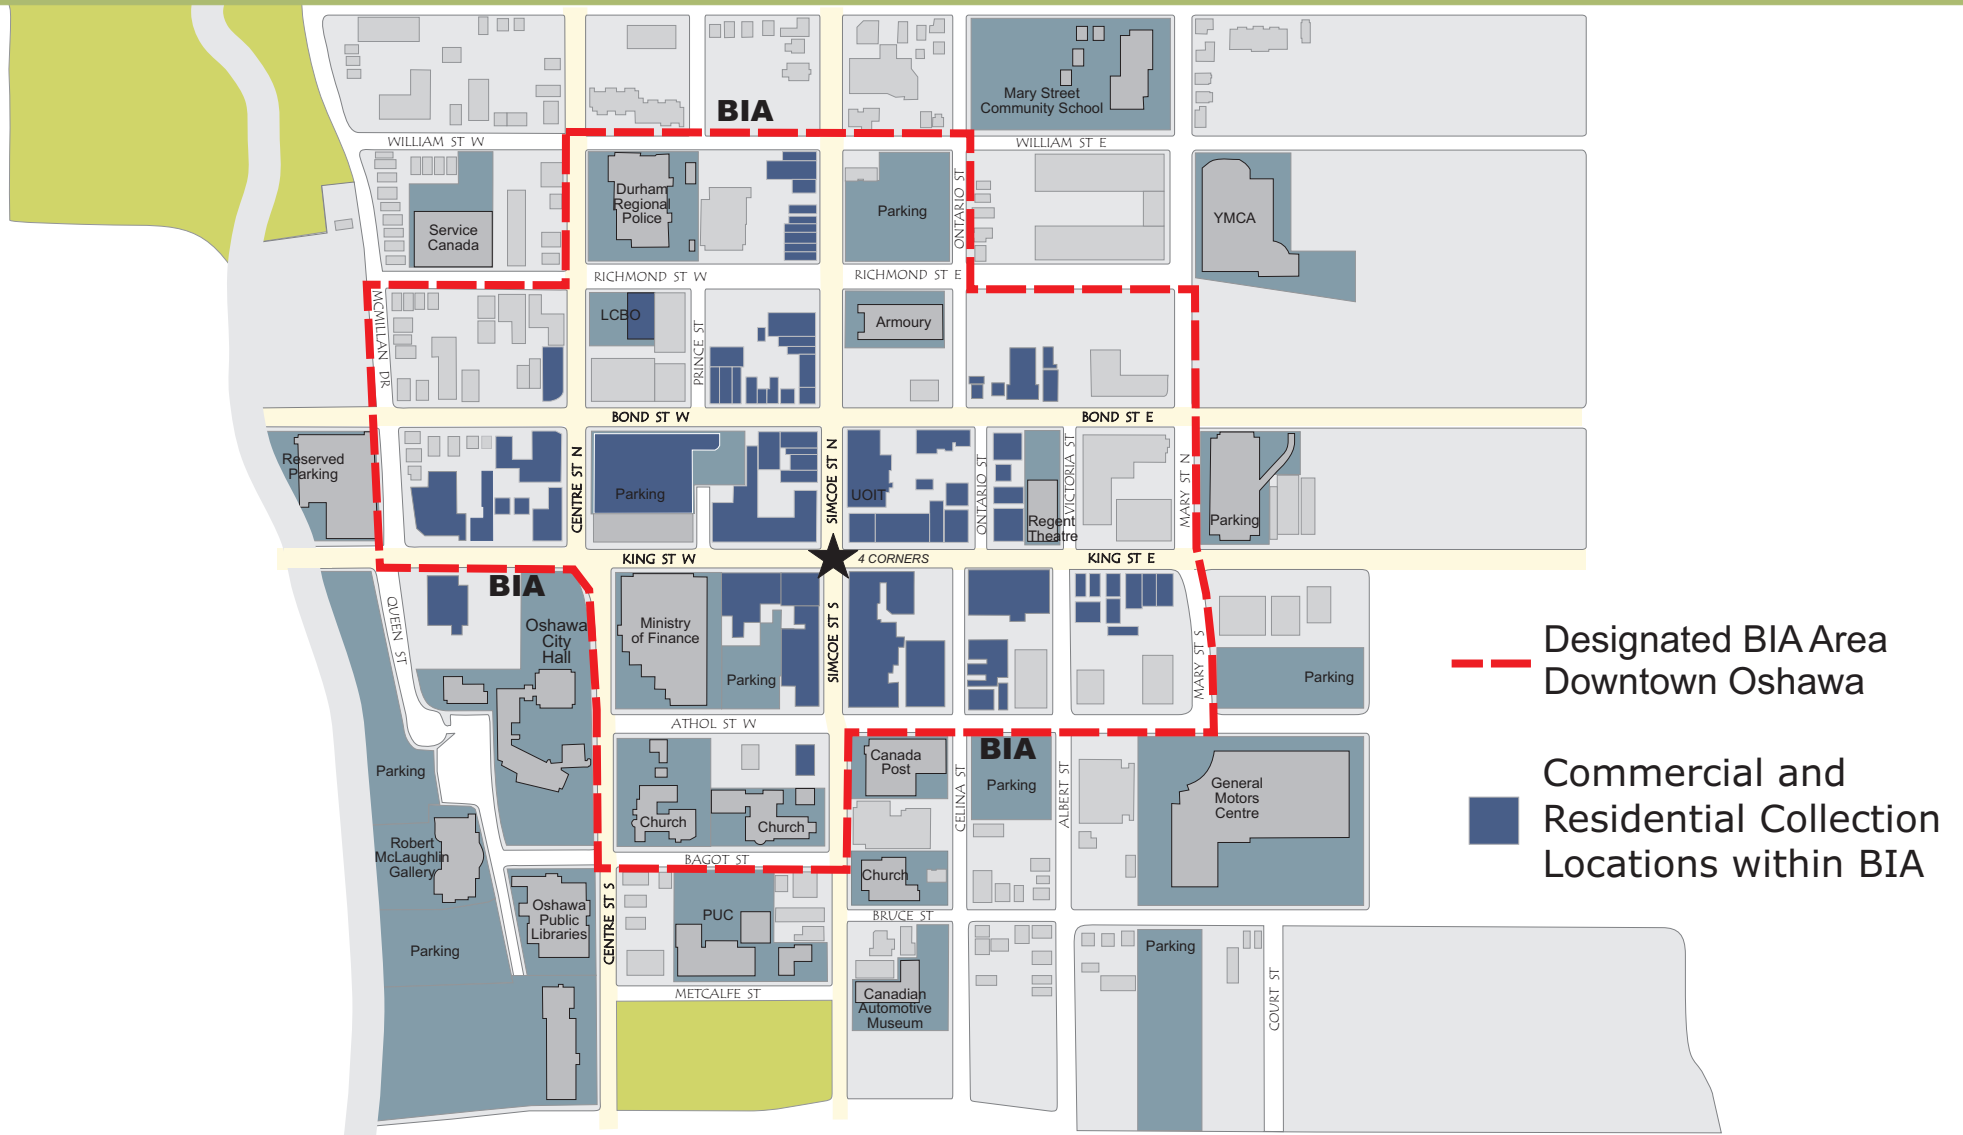

Downtown Oshawa - Designated BIA Area

A clean community is a safe community! Keep our downtown litter free! On windy days, place recycling out the morning of collection, before 7am, rather than the night before. Bundle all cardboard and secure any material that may blow away.