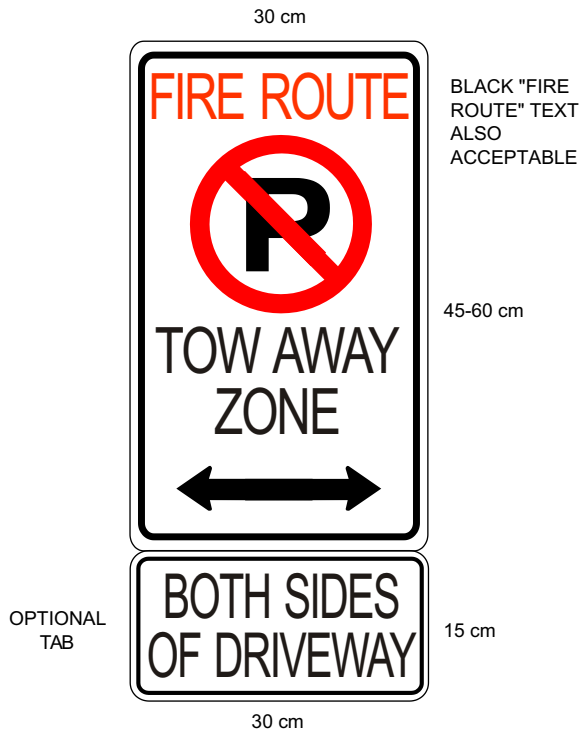

Schedule XXIII Authorized Signs

i. No Parking Fire Route

*ii. Regional Transit Commission
Bus Stop Signs*

*iii. GO Transit
Bus Stop Sign*

*iv. Joint Use
Bus Stop Sign*