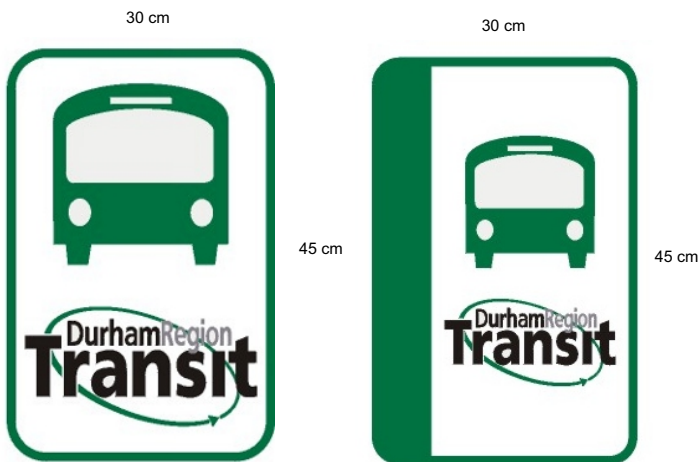

Schedule XXIII Authorized Signs

i. No Parking Fire Route

*ii. Regional Transit Commission
Bus Stop Signs*

*iii. GO Transit
Bus Stop Sign*

*iv. Joint Use
Bus Stop Sign*